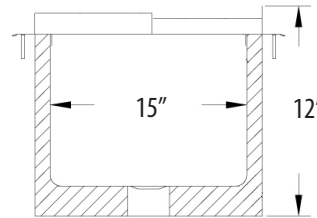

## Features:

- Includes BKDR-325CP Drain
- Removable Lid
- Fully Insulated

## Material:

- T-304 18 ga. Stainless Steel Base
- T-304 14 ga. Stainless Steel Deck

Part Number	Overall Size (l x w x h)	Basin Size (l x w x d)	Recommended Cutout Size (l x w)	Product Weight (lbs)
BK-DIBL-3620	36" x 20" x 12"	32" x 15" x 10"	35 1/4" x 19 1/4"	64.00
BK-DIBL-4820	48" x 20" x 12"	44" x 15" x 10"	47 1/4" x 19 1/4"	81.00