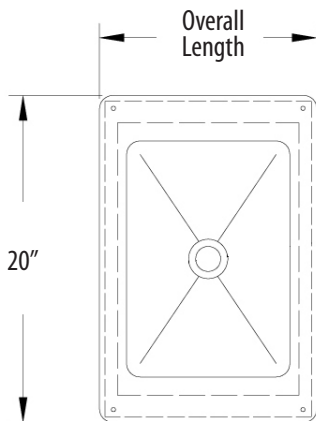

## Features:

- Includes BKDR-325CP Drain
- Removable Lid
- Fully Insulated

## Material:

- T-304 18 ga. Stainless Steel Base
- T-304 14 ga. Stainless Steel Deck

Part Number	Overall Size (l x w x h)	Basin Size (l x w x d)	Recommended Cutout Size (l x w)	Product Weight (lbs)
BK-DIBL-3620	36" x 20" x 12"	32" x 15" x 10"	35 1/4" x 19 1/4"	64.00
BK-DIBL-4820	48" x 20" x 12"	44" x 15" x 10"	47 1/4" x 19 1/4"	81.00