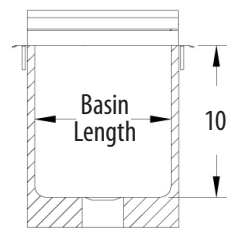

## Features:

- Includes BKDR-325CP Drain
- Removable Lid
- Fully Insulated

## Material:

- T-304 18 ga. Stainless Steel Base
- T-304 14 ga. Stainless Steel Deck

Part Number	Overall Size (l x w x h)	Basin Size (l x w x d)	Recommended Cutout Size (l x w)	Product Weight (lbs)
BK-DIBL-3620	36" x 20" x 12"	32" x 15" x 10"	35 1/4" x 19 1/4"	64.00
BK-DIBL-4820	48" x 20" x 12"	44" x 15" x 10"	47 1/4" x 19 1/4"	81.00